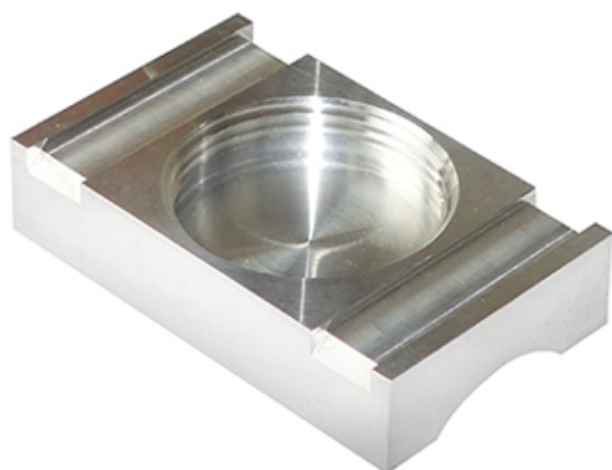

SONIHULL

Ultrasonic Antifouling Protection

DATASHEET

Description

Fouling in pipe work can be a major problem. It doesn't take long before fouling can start to restrict the flow of water, which can lead to engines and generators being destroyed as a result of over heating and water pumps wearing out due to the sharp increase in pressure.

Sonihull, proven around the world on commercial, military and private vessels as a most valuable addition for the protection of inlets and pipe work.

The PA (Pipe Adaptor) for the Sonihull transducer simply bonds to the side of the pipe, allowing the ultrasonic pulses to be transmitted directly into the pipe wall, suppressing the build up of bio film and inhibiting barnacle larvae and other critter's from embedding.

Maintenance free, with no expensive anodes to replace, and completely safe on steel and aluminum vessels. The sonihull and the PA mounts have proven themselves as the most credible alternative to impressed current/cathodic protection systems.

DATASHEET NO.

Sonihull pipe adaptors enables a Sonihull /Soni8 transducers to be connected to the side of a pipe or convex curved surface.

PIPE ADAPTORS SIZE ARE IN REFERENCE TO THE PIPES DIAMETER. FOR IN-BETWEEN SIZES SELECT THE NEXT SIZE UP ADAPTOR